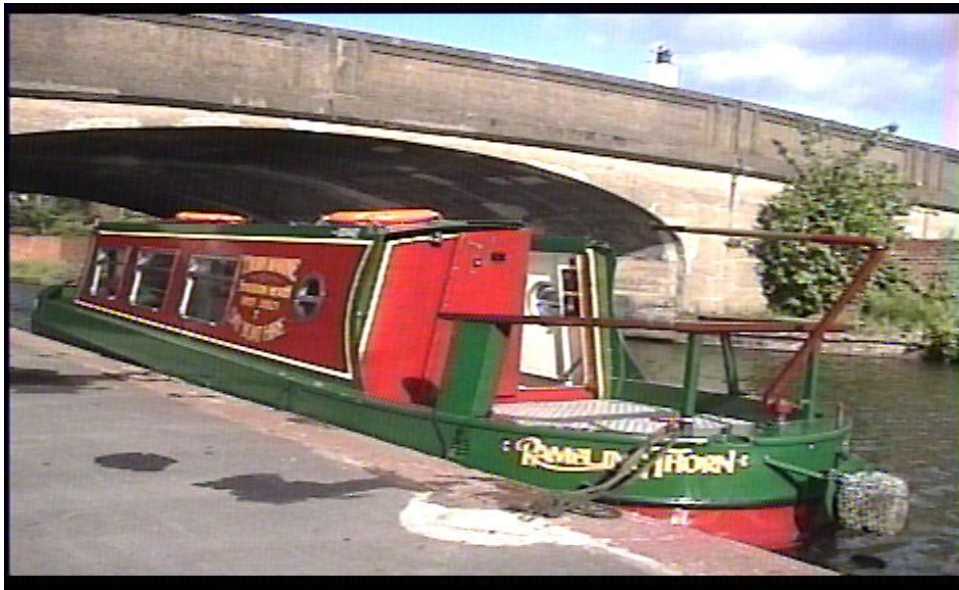

What are you doing tomorrow?

Why not spend the day cruising the Bridgewater canal aboard one of our luxury self drive day boats. The boats are fully fitted with Galley, 2 Burner Cooker with Grill and Oven, Fridge, Stainless Steel Sink, Spacious seating area with table, and is fully equipped for 12 people. Do not fear it has a proper flush toilet.